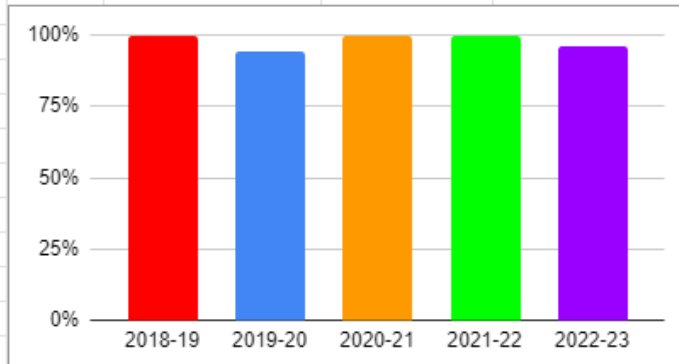

RESULTS

Year	Class X - Appeared	Class X - Pass	Percentage
2018-19	26	26	100%
2019-20	36	34	94%
2020-21	53	53	100%
2021-22	50	50	100%
2022-23	46	44	96%

Year	Class XII - Appeared	Class XII - Pass	Percentage
2018-19	NA	NA	NA
2019-20	NA	NA	NA
2020-21	18	18	100%
2021-22	28	28	100%
2022-23	46	44	96%